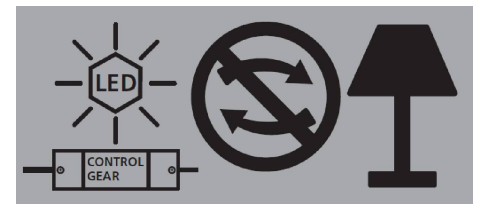

OFF

CONTROL GEAR

98425
www.eglo.com

ON