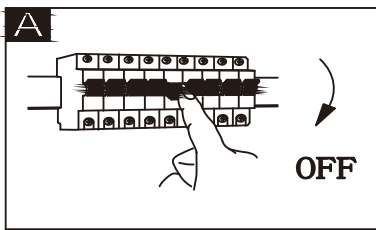

## 48271-55

**E**

- memory function
- 4000 K **3** LIGHT STEPS 6000 K 3000 K
- many light steps
- 3000 K - 6000 K
- night light
- colour fixing
- 320 lm 3800 lm output
- incl.
- dimnable
- many steps

**04**