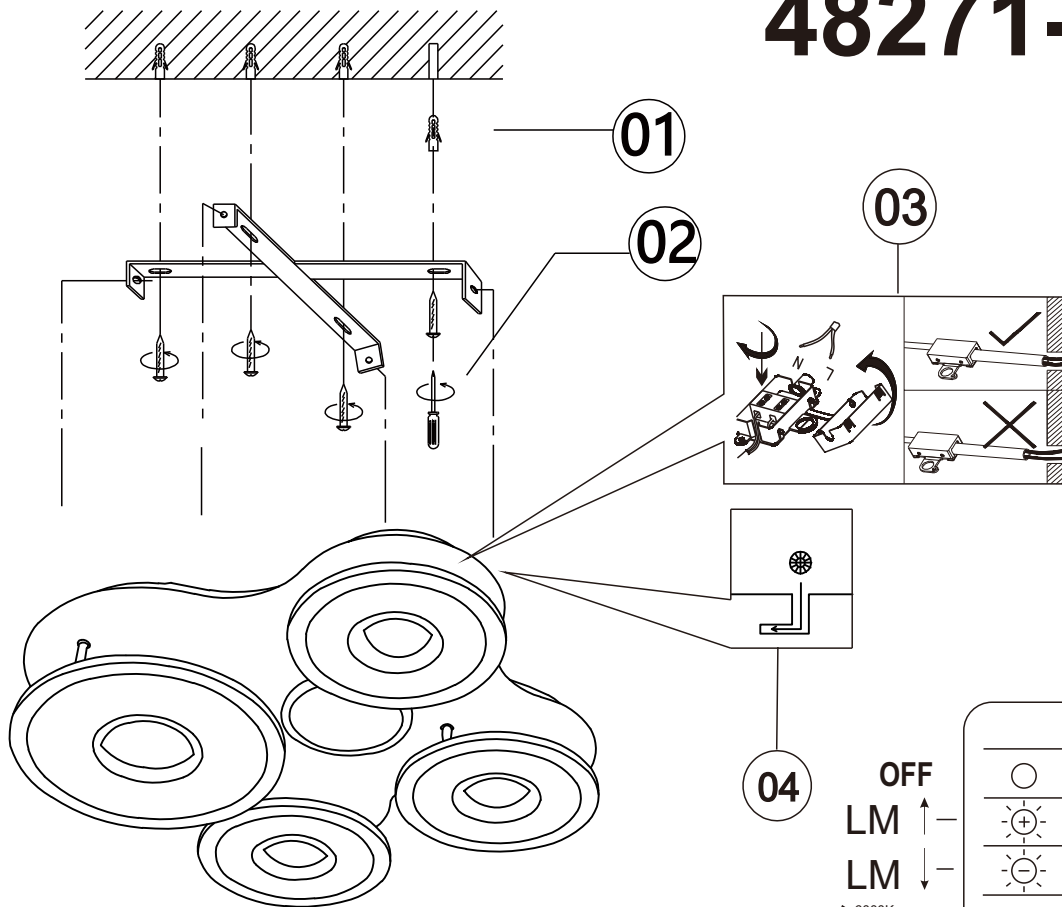

## 48271-55

**E**

- memory function
- 4000 K **3** LIGHT STEPS 6000 K 3000 K
- many light steps
- 3000 K - 6000 K
- night light
- colour fixing
- 320 lm 3800 lm output
- incl.
- dimnable
- many steps

**04**

**ON**  
6000K MAX  
3000K MAX  
10%

Frequency Bandwidth	Maximal radiation transmitting power
2403MHz-2476MHz	6dBm