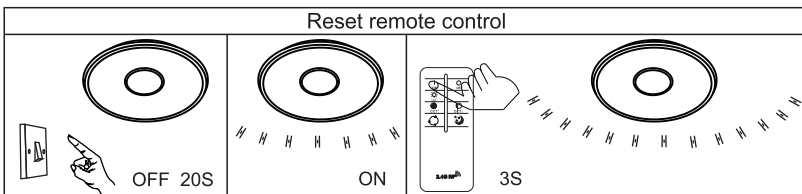

B

- memory function
- 4000 K **3** LIGHT STEPS 6000 K 2700K
- 2700K-6000K
- night light
- dimmable
- colour fixing
- incl.
- many light steps
- many steps

1xMax 46W LED
220-240V~ 50/60Hz

Frequency Bandwidth	Maximal radiation transmitting power
2410-2475MHz	-0.7dBm