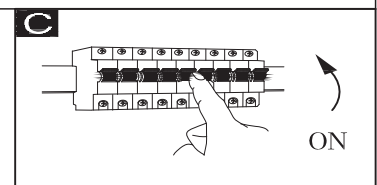

GLOBO
LIGHTING
www.globo-lighting.com

48445-46R