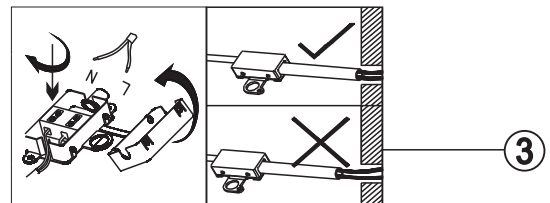

B

- memory function
- 4000 K **3** LIGHT STEPS 6000 K 2700K
- 2700K-6000K
- night light
- dimmable
- colour fixing
- incl.
- many light steps
- many steps

1xMax 46W LED
220-240V~ 50/60Hz

Frequency Bandwidth	Maximal radiation transmitting power
2410-2475MHz	-0.7dBm