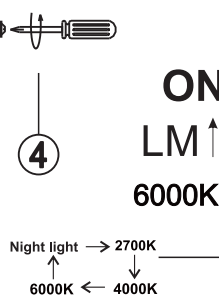

B

- memory function
- 4000 K **3** LIGHT STEPS 6000 K 2700K
- 2700K-6000K
- night light
- dimmable
- colour fixing
- incl.
- many light steps
- many steps

1xMax 46W LED
220-240V~ 50/60Hz

Frequency Bandwidth	Maximal radiation transmitting power
2410-2475MHz	-0.7dBm