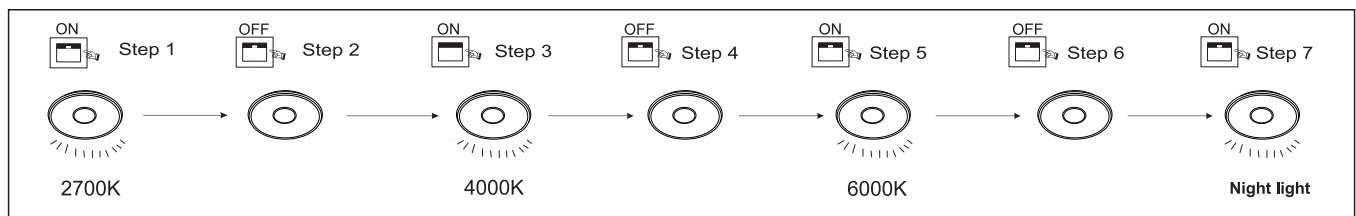

B

- memory function
- 4000 K **3** LIGHT STEPS 6000 K 2700K
- 2700K-6000K
- night light
- dimmable
- colour fixing
- incl.
- many light steps
- many steps

1xMax 46W LED
220-240V~ 50/60Hz

Frequency Bandwidth	Maximal radiation transmitting power
2410-2475MHz	-0.7dBm