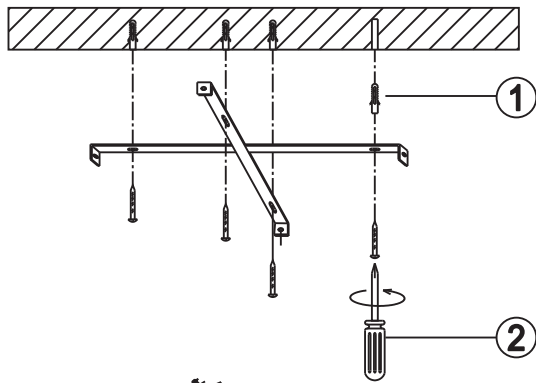

B

- memory function
- 4000 K **3** LIGHT STEPS 6000 K 2700K
- 2700K-6000K
- night light
- dimmable
- colour fixing
- incl.
- many light steps
- many steps

1xMax 46W LED
220-240V~ 50/60Hz

Frequency Bandwidth	Maximal radiation transmitting power
2410-2475MHz	-0.7dBm