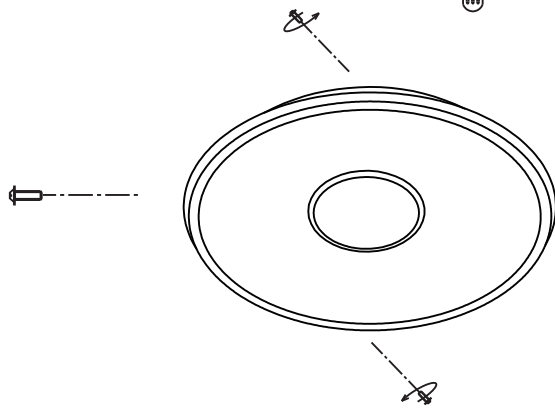

B

- memory function
- 4000 K **3** LIGHT STEPS 6000 K 2700K
- 2700K-6000K
- night light
- dimmable
- colour fixing
- incl.
- many light steps
- many steps

1xMax 46W LED
220-240V~ 50/60Hz

Frequency Bandwidth	Maximal radiation transmitting power
2410-2475MHz	-0.7dBm